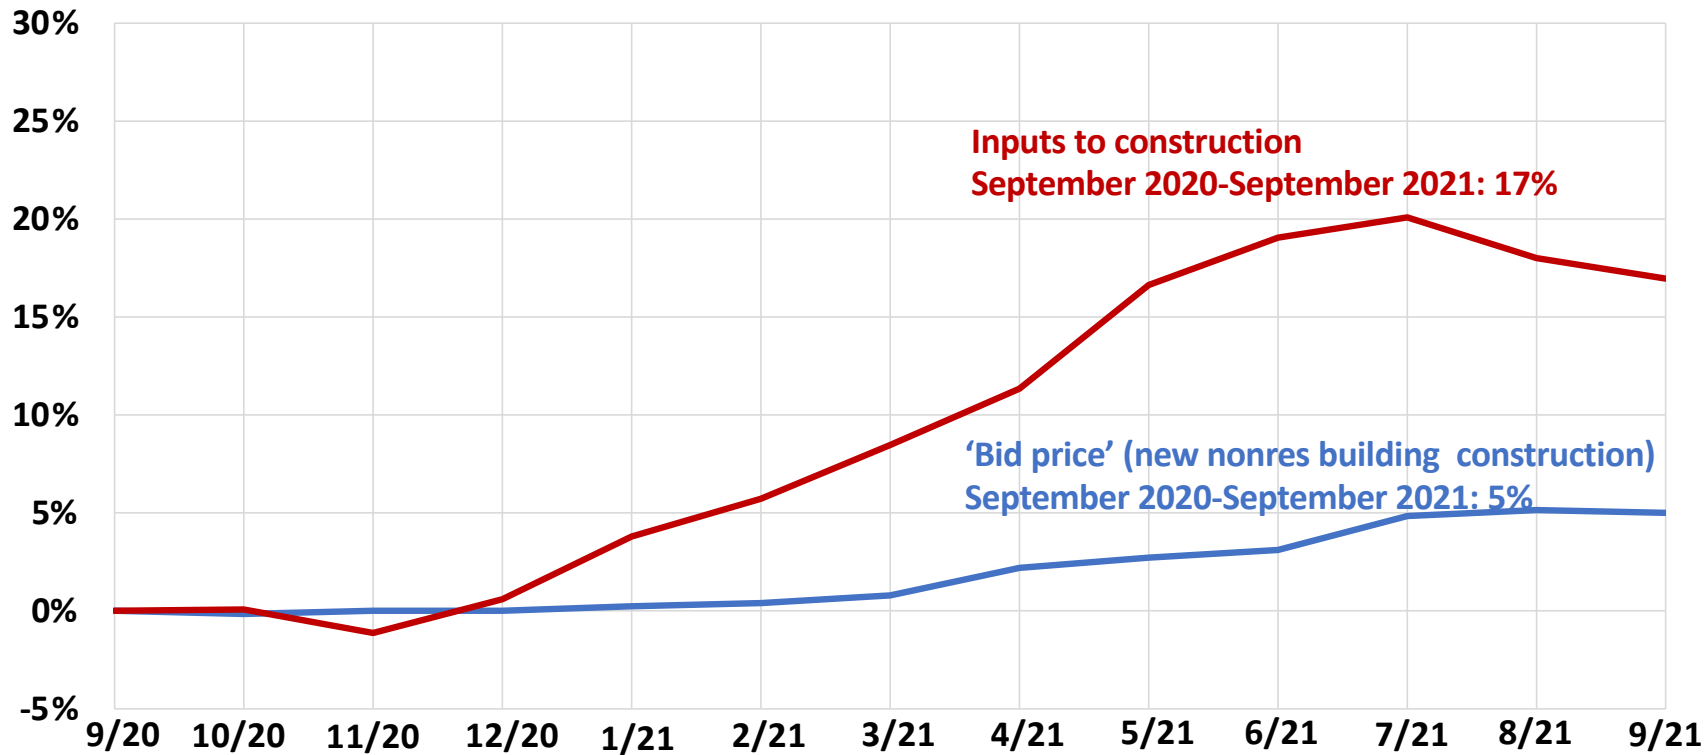

Construction input and 'bid price' producer price indexes (PPIs)

cumulative change in PPIs, September 2020 - September 2021 (not seasonally adjusted)

AGC
THE CONSTRUCTION
ASSOCIATION

1 | Source: Bureau of Labor Statistics, producer price indexes, www.bls.gov/ppi