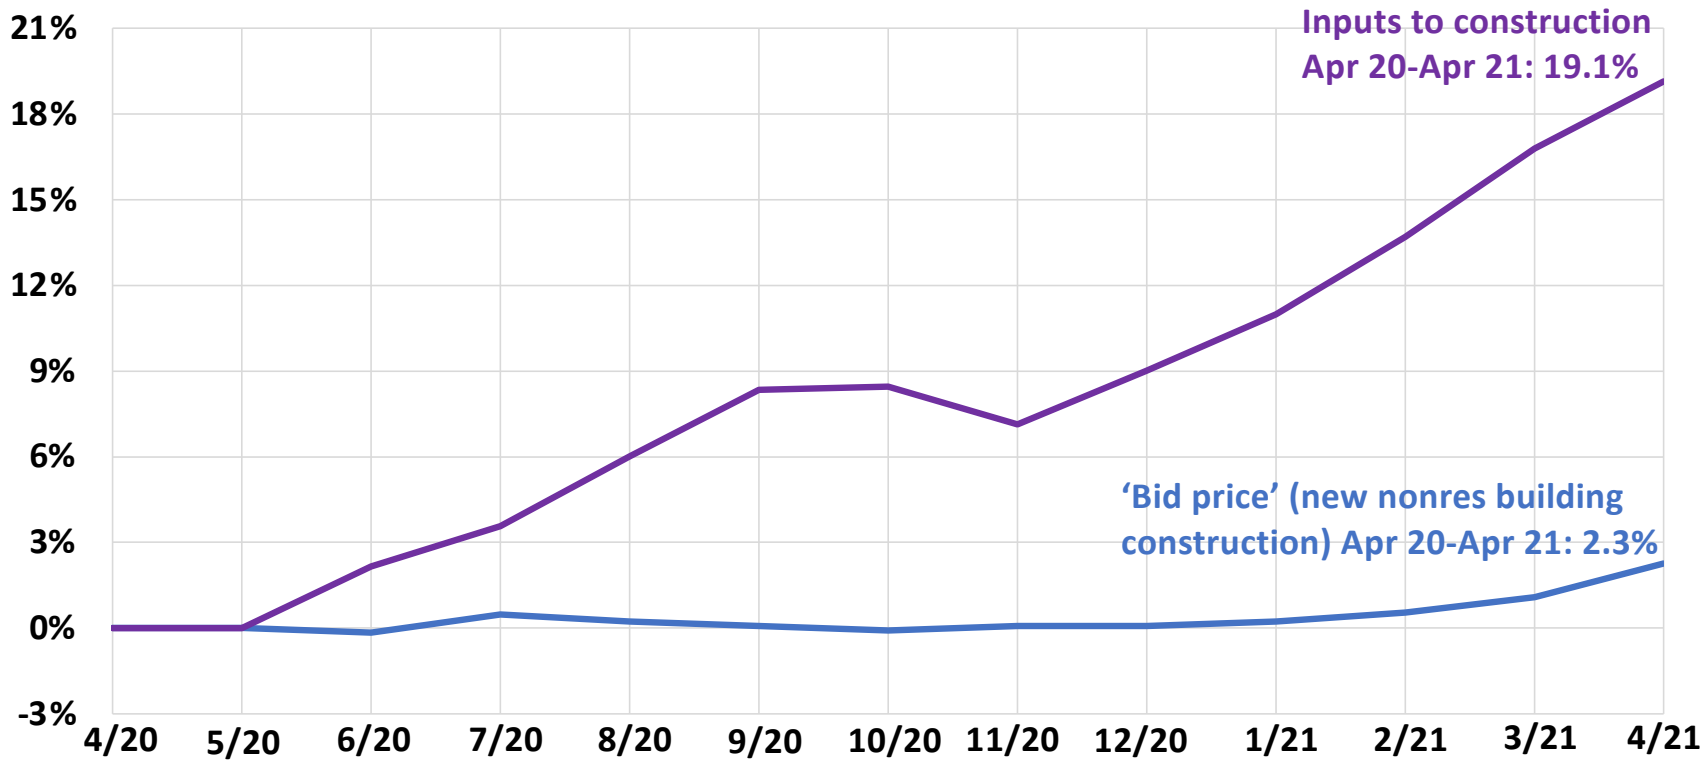

## Construction input and 'bid price' producer price indexes (PPIs)

cumulative change in PPIs, Apr 2020 -Apr 2021 (not seasonally adjusted)

# PPIs for construction and selected inputs

cumulative change in PPIs, Apr 2020 -Apr 2021 (not seasonally adjusted)