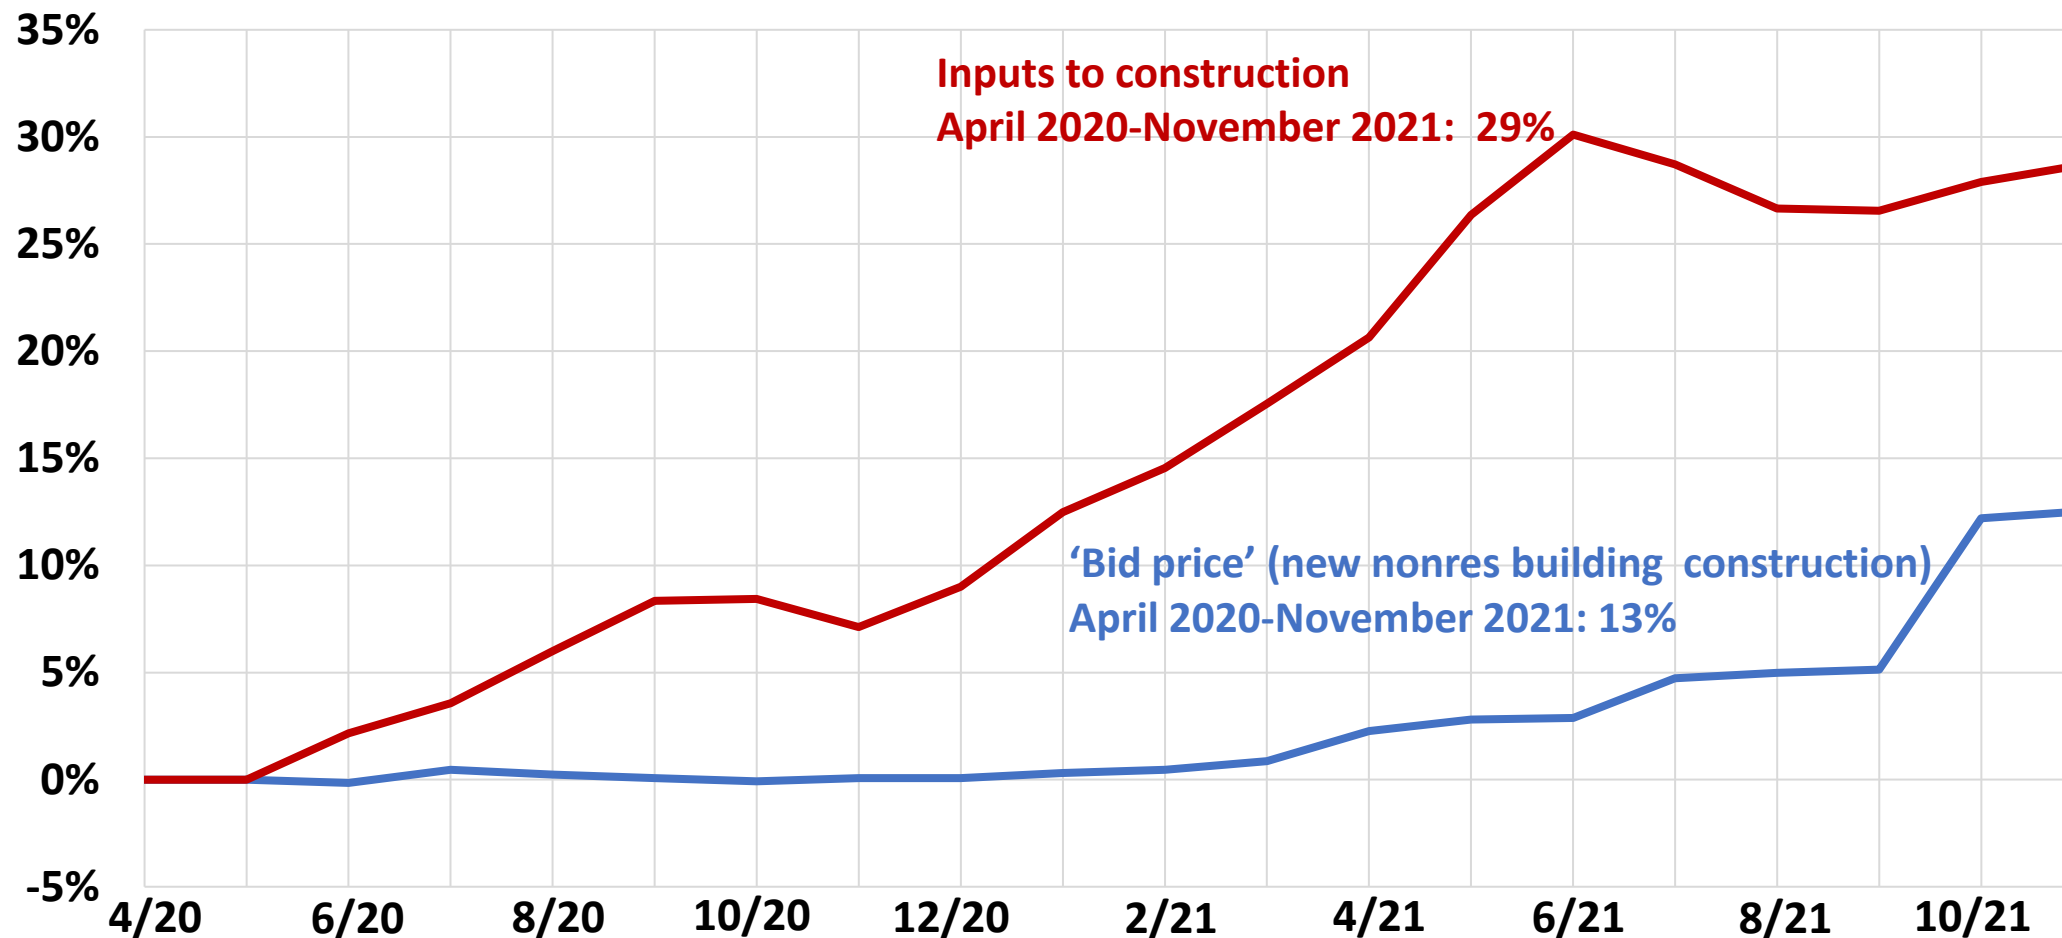

Construction input and 'bid price' producer price indexes (PPIs)

cumulative change in PPIs, April 2020 - November 2021 (not seasonally adjusted)

AGC
THE CONSTRUCTION
ASSOCIATION

1 | Source: Bureau of Labor Statistics, producer price indexes, www.bls.gov/ppi