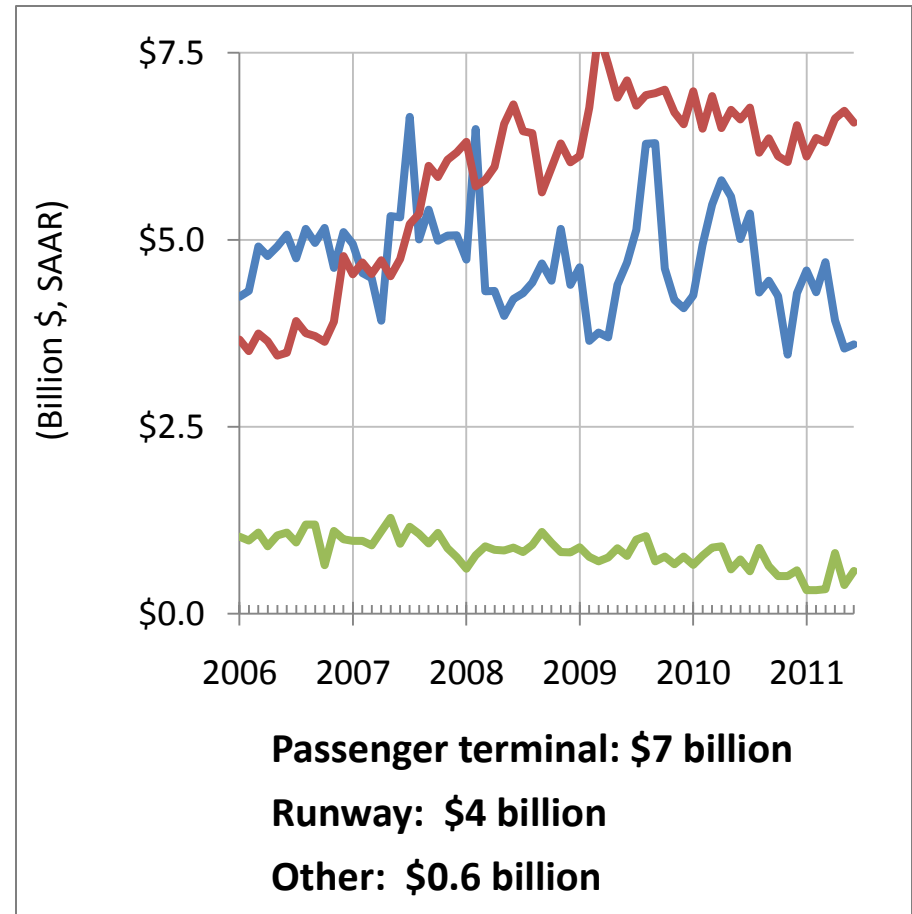

Air transportation construction spending

Seasonally adjusted annual rate (SAAR), January 2006-June 2011

Air transportation construction spending

Seasonally adjusted annual rate (SAAR), January 2006-June 2011

Air transportation construction spending: state & local (billion \$, SAAR)