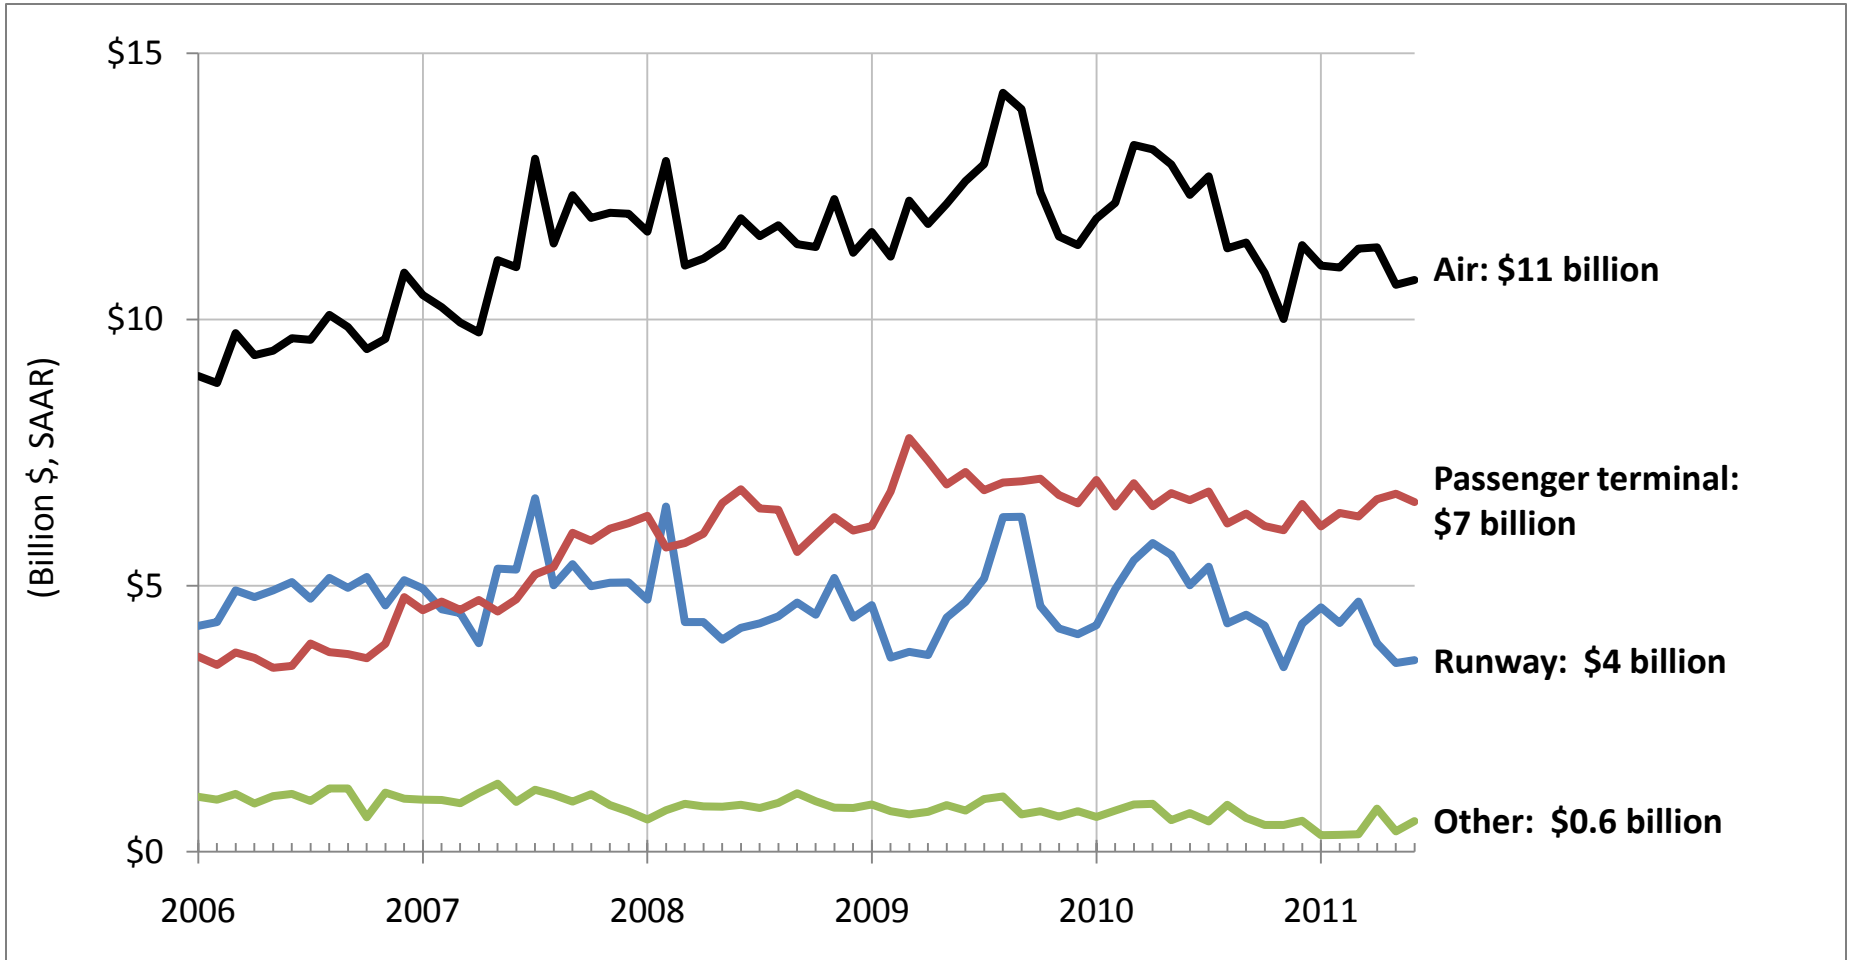

Air transportation construction spending

Seasonally adjusted annual rate (SAAR), January 2006-June 2011

Air transportation construction spending

Seasonally adjusted annual rate (SAAR), January 2006-June 2011

Air transportation construction spending: state & local (billion \$, SAAR)